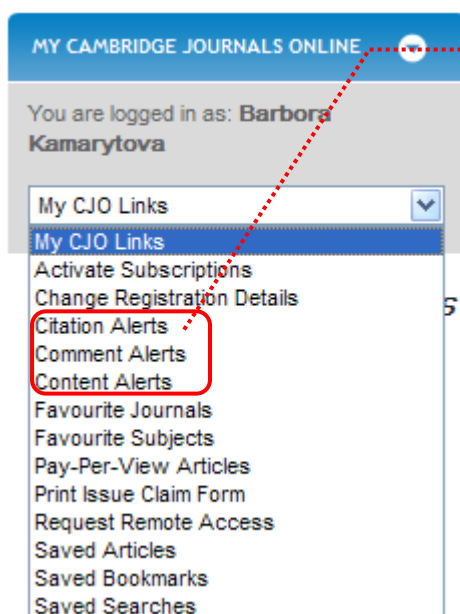

Citation alerts si nastavíte u konkrétního vyhledaného článku, kliknutím na Citation Alert.

Comment alerts nastavíte také u konkrétního článku kliknutím na Comment Alert.

Content alert, neboli sledování obsahu konkrétního časopisu, nastavíte v pokročilém vyhledávání.