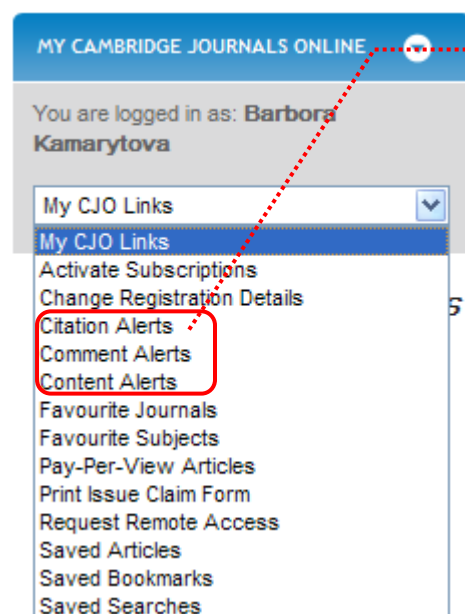

Citation alerts si nastavíte u konkrétního vyhledaného článku, kliknutím na Citation Alert.

Comment alerts nastavíte také u konkrétního článku kliknutím na Comment Alert.

Content alert, neboli sledování obsahu konkrétního časopisu, nastavíte v pokročilém vyhledávání.